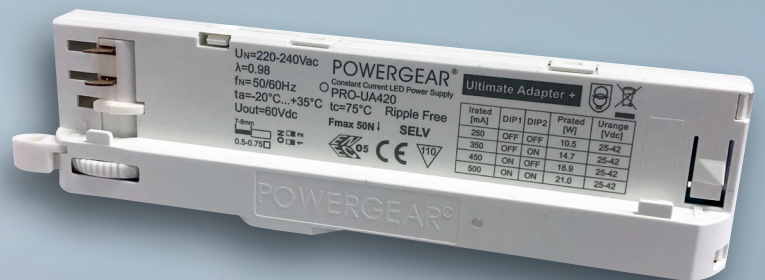

POWER YOUR LIGHT

EXPLORE THE NEW POWERGEAR
ULTIMATE ADAPTER SERIES

Longlife. flicker free and easy to install

OSRAM INSIDE

CASAMBI

Specifications

Input: 220-240Vac, 50/60Hz
Output: 25-42Vdc
Current output dc/mA:
Pro-UA420 / 250-500mA
Pro-UA430 / 600-800mA
Pro-UA440 / 850-1050mA
Dip-switches for easy output current selection

Specifications

Input: 220-240Vac, 50/60Hz
Output: 5-44Vdc
Current output dc/mA:
Pro-T6700 / 325-700mA
Pro-T61050 / 675-1050mA
Dip-switches for easy output current selection

Specifications

Input: 220-240Vac, 50/60Hz
Output: 5-42Vdc
Current output dc/mA:
Pro-4700CB / 325-700mA
Dip-switches for easy output current selection